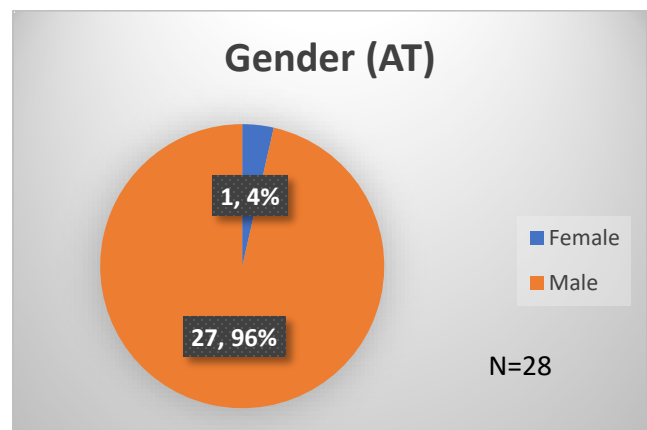

### Friday Morning Midnight Count

Total # of probation Involved youth<sup>1</sup>: 1,317

<sup>1</sup> Probation Active: Any youth who is pending sentencing with an active social history, has been formally placed on probation or supervision with Cook County Juvenile Probation on the date of the report.