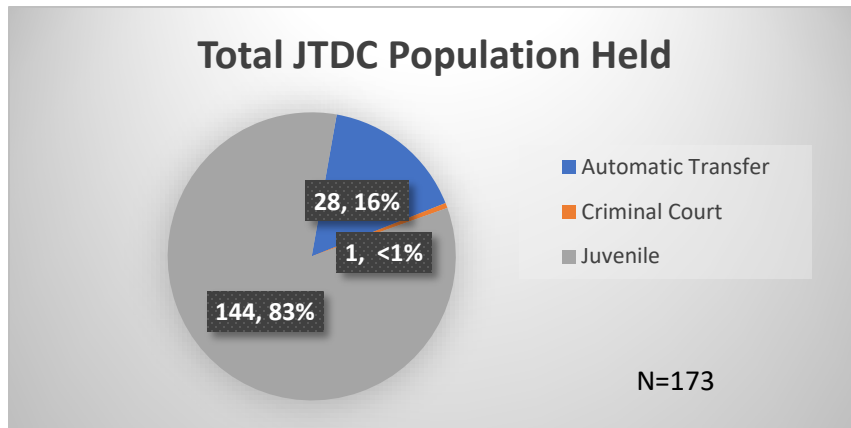

## Demographics for JTDC Population

### Friday Morning Midnight Count

Total # of probation Involved youth<sup>1</sup>: 1,317

<sup>1</sup> Probation Active: Any youth who is pending sentencing with an active social history, has been formally placed on probation or supervision with Cook County Juvenile Probation on the date of the report.