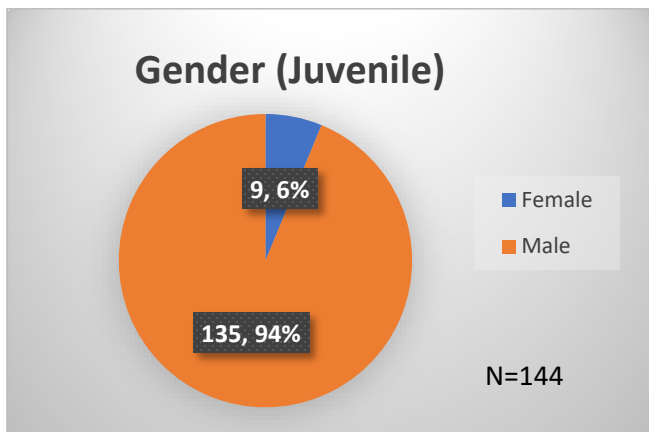

### Friday Morning Midnight Count

Total # of probation Involved youth<sup>1</sup>: 1,317

<sup>1</sup> Probation Active: Any youth who is pending sentencing with an active social history, has been formally placed on probation or supervision with Cook County Juvenile Probation on the date of the report.