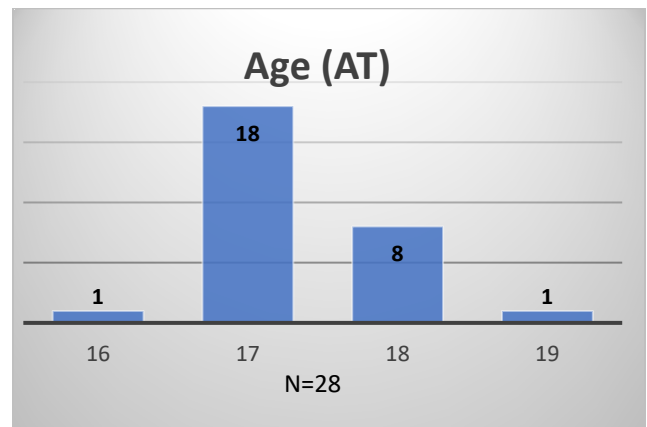

## Demographics for JTDC Population

### Friday Morning Midnight Count

Total # of probation Involved youth<sup>1</sup>: 1,317

<sup>1</sup> Probation Active: Any youth who is pending sentencing with an active social history, has been formally placed on probation or supervision with Cook County Juvenile Probation on the date of the report.

\*Age, Gender and Race for Criminal Court population (N=1) is not represented in this report.

**Daily Data Dashboard – January 19, 2024**  
**Demographics for JTDC Population**  
**Friday Morning Midnight Count**