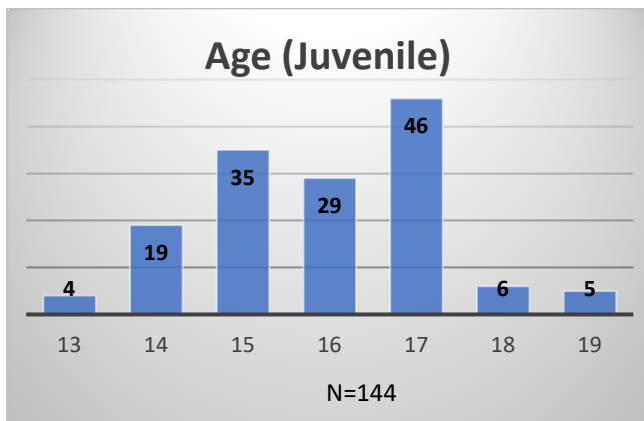

# Daily Data Dashboard – January 19, 2024

## Demographics for JTDC Population

### Friday Morning Midnight Count

Total # of probation Involved youth<sup>1</sup>: 1,317

<sup>1</sup> Probation Active: Any youth who is pending sentencing with an active social history, has been formally placed on probation or supervision with Cook County Juvenile Probation on the date of the report.

\*Age, Gender and Race for Criminal Court population (N=1) is not represented in this report.

**Daily Data Dashboard – January 19, 2024**  
**Demographics for JTDC Population**  
**Friday Morning Midnight Count**